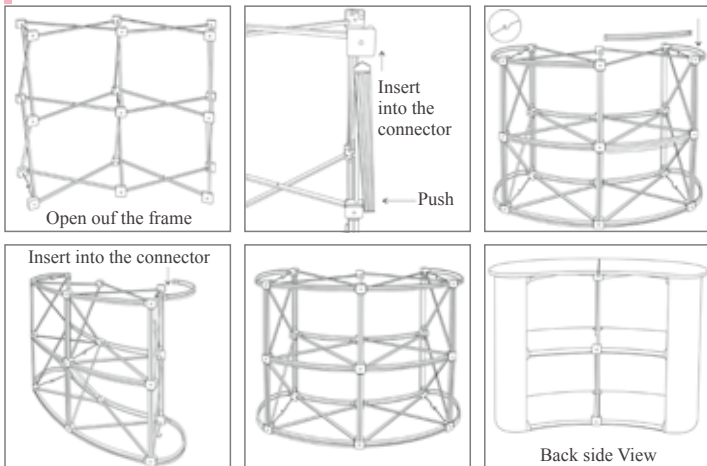

> Portable Trade Show Counters

Big Size Standard Pop up Counter

Item No: SIC-PU-C

Material: Aluminum, Steel, Wood, PVC, Self - adhesive photo paper, Oxford bag

Graphic Size (W x H): 197cm x 95cm (78" x 37")

Package Size / ctn: 103cm x 68cm x 16cm (41" x 27" x 6") / 1pc

G.W. / ctn: 16kg (35lb)

Price: ≤ $104.13 / set