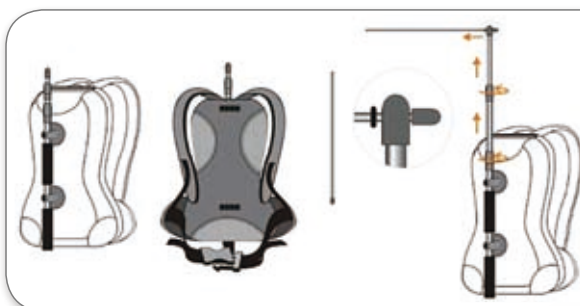

> Portable Banner Display > Backpack banner

THE INSTALLING DRAWING OF KNAPSACK FLAG BANNER

Unscrew the expansion bend to adjust the height of flag pole and thrust the fiber post, then set the fixing loop of rubber.

Backpack L Banner Stand

Item No: KS-S-BB-B

Graphic Size (W x H): 40cm x 125cm (16" x 49")

N.W. / pc: 1.5kg (3.3lb)

Package Size (L x W x H): 70cm x 35cm x 40cm
(28" x 14" x 16") / 5pcs

G.W. / ctn: 9.5kg (21lb)

Price: ≤ $54.55 / pc