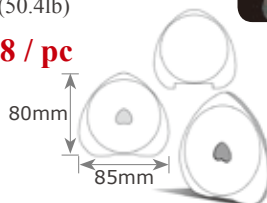

Heart-Shaped Base Roll up Banner Stand

Item No: SIC-R-S-29
Material: Aluminum
N.W.: 2.6kg (5.7lb)
Normal Graphic Size (W x H): 85cm x 200cm (33" x 79")
Packing: 39cm x 27cm x 93cm
(15" x 11" x 37") / 6pcs,
22.9kg (50.4lb)

Price: ≤ $46.28 / pc

Dismountable Base Roll up Banner Stand

Item No: SIC-R-S-30
Material: Aluminum
N.W.: 4.8kg (10.6lb)
Normal Graphic Size (W x H): 85cm x 200cm (33" x 79")
Packing: 46cm x 24cm x 93cm (18" x 9" x 37") / 4pcs, 22.7kg (50lb)

Price: ≤ $85.31 / pc