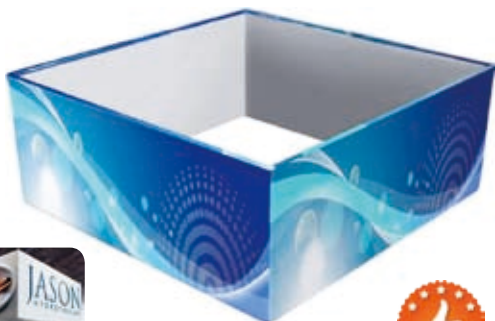

> Fabric Tension Display

20ft Circle Fabric Tension Display Hanging Sign

Item No: SIC-FHS-C-20

Material: Aluminum

Graphic Size: $\Phi 609.6\text{cm} \times 121.9\text{cm}$ ($\Phi 240'' \times 48''$)

Package Size: 35cm x 25cm x 202cm
(13.8" x 9.9" x 79.6")

G.W. / set: 35.8kg (78.8lb)

Price: **≤ $1,015 / set**

16ft Square Fabric Tension Display Hanging Sign

Item No: SIC-FHS-S-16

Material: Aluminum

Graphic Size (L x H): 487.7cm x 121.9cm x 4 (192.2" x 48" x 4)

Package Size: 40cm x 25cm x 172cm (15.8" x 9.9" x 67.8")

G.W. / set: 35kg (77lb)

Price: **≤ $1,281 / set**

14ft Triangular Fabric Tension Display Hanging Sign

Item No: SIC-FHS-T-14

Material: Aluminum

Graphic Size (L x H): 426.7cm x 106.7cm x 3
(168.1" x 42" x 3)

Package Size: 40cm x 25cm x 152cm
(15.8" x 9.9" x 60")

G.W. / set: 27kg (59.4lb)

Price: **≤ $885 / set**