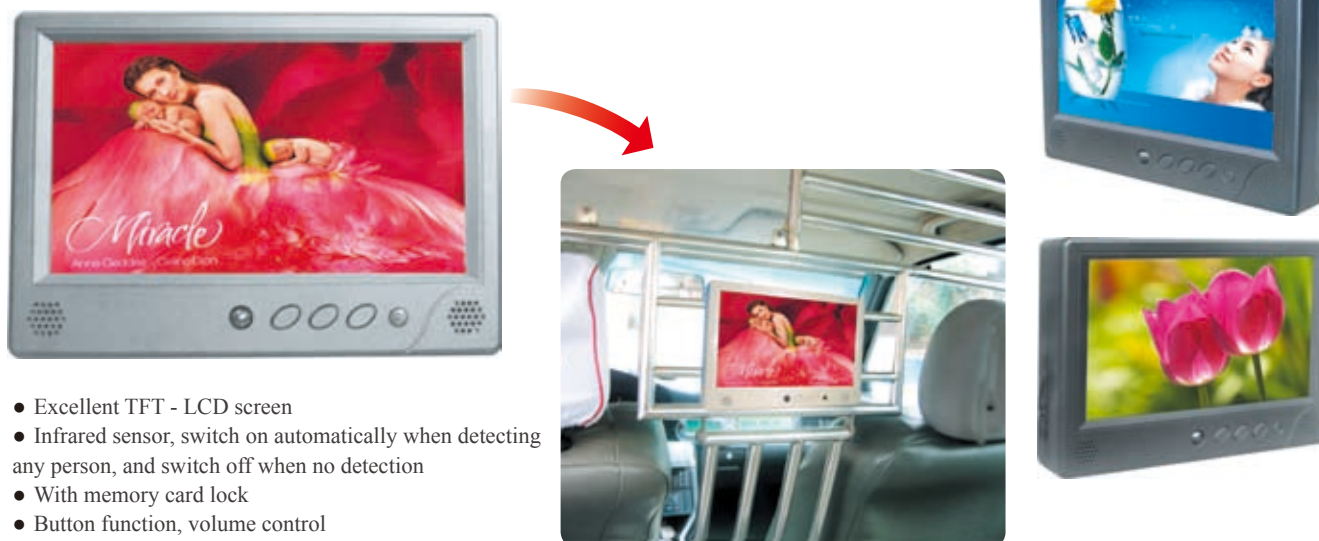

> LCD Advertising Player

ADP-LCD-TA Series Advertising Player with Infrared Sensor for Taxi

- Excellent TFT - LCD screen
- Infrared sensor, switch on automatically when detecting any person, and switch off when no detection
- With memory card lock
- Button function, volume control
- Replay automatically and built - in stereo speakers
- Support SD card and JPEG, MPEG1, MPEG2, MPEG3, MPEG4, MP3 formats
- Used in taxi, various fixing ways, such as security - rail fixing, central fixing, headrest back hitching, roof mounting, etc

▼ Specifications

Model	Size	Product Size	Resolution	Unit Price
ADP-LCD-TA7008A	178mm (7 inch)	185mm x 130mm x 33mm (7.3" x 5" x 1.3")	480 x 234	≤ $135
ADP-LCD-TA9008A	228mm (9 inch)	230mm x 155mm x 35mm (9" x 6" x 1.4")	640 x 234	≤ $159