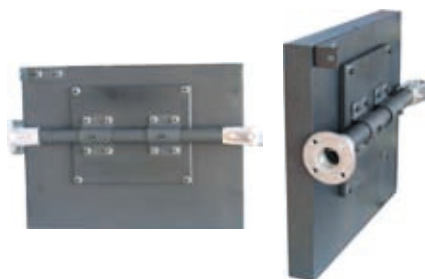

ADP-LCD-BA Series II Bus Advertising Player Back Hitch Fixing Structure

- Excellent TFT - LCD screen
- Widely visual angle, high resolution
- Back hitch fixing structure
- Remote operation, horizontal type
- The player could be configured to play specific programme at specific time
- Memorized on power - off, scrolling text display, time display, USB file auto - copy and circular playback
- Sizes: 15 inch, 17 inch, 19 inch, 20 inch, etc
- Used in public vehicles, such as bus, subway, long-distance bus, train etc