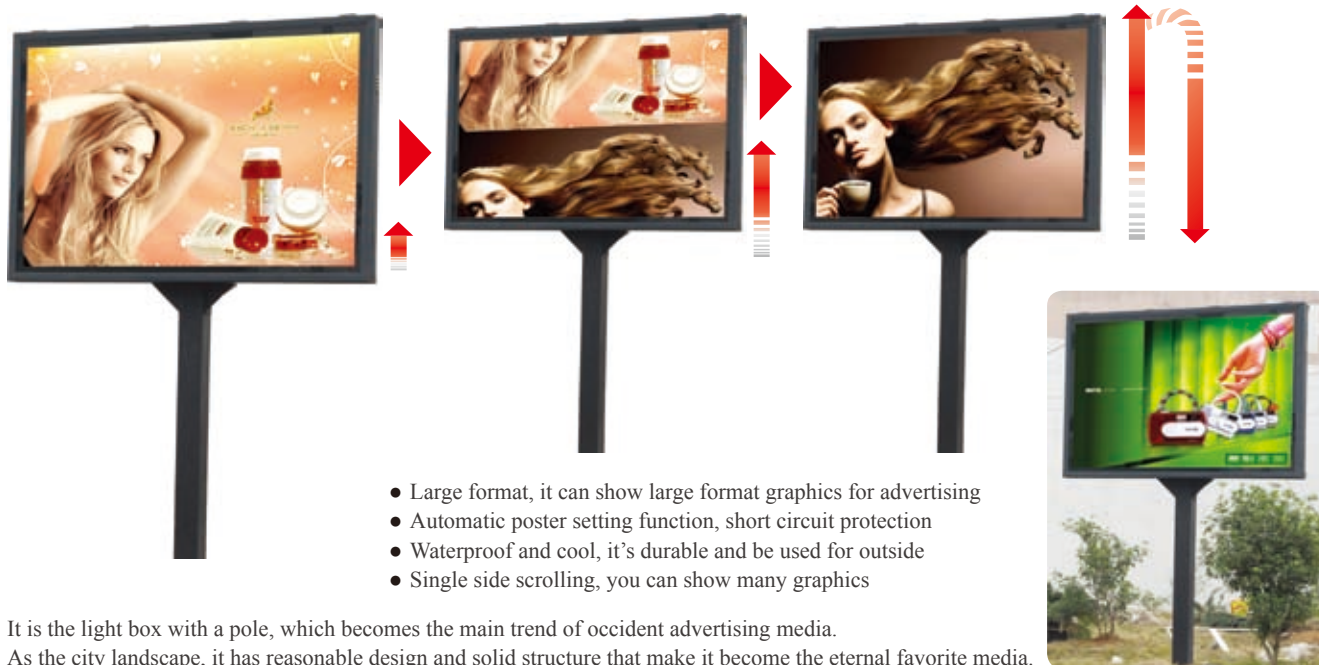

SLB-L-06: 3000mm x 4300mm (118" x 169") Single Side Scrolling Light Box

- Large format, it can show large format graphics for advertising
- Automatic poster setting function, short circuit protection
- Waterproof and cool, it's durable and be used for outside
- Single side scrolling, you can show many graphics

It is the light box with a pole, which becomes the main trend of occident advertising media. As the city landscape, it has reasonable design and solid structure that make it become the eternal favorite media.

▼ Specifications

Model	Overall Size	Graphic Size	Viewable Size	Unit Price
SLB-L-06	3m x 4.3m x 0.32m (118" x 169" x 12.6")	1.86m x 2.88m (73" x 113")	1.8m x 2.8m (71" x 110")	≤ $4,483

SLB-L-07: 1250mm x 2000mm (49" x 79") Double Sides Scrolling Light Box

- Double sides, one side is scrolling and the other side is fixed poster.
- Automatic poster setting function
- Stylish design, durable and stable
- Qualified installation