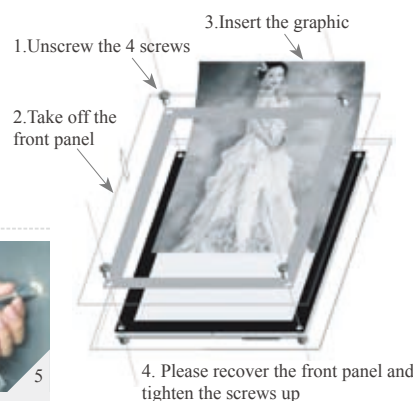

▼ How to Change Pictures