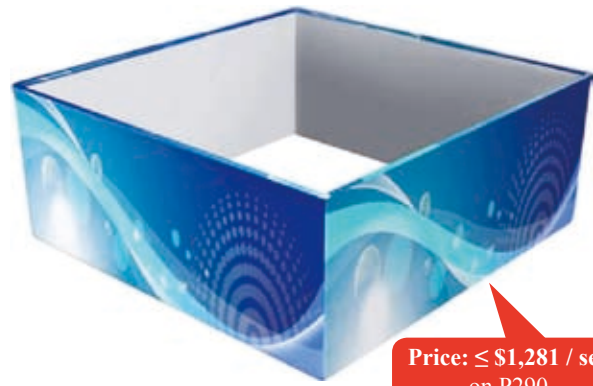

# 03 POP & EXHIBIT DISPLAYS

Price: ≤ \$311 / set  
on P288

Price: ≤ \$1,281 / set  
on P290

Price: ≤ \$147 / pc  
on P300

Price: ≤ \$92 / pc  
on P301

Price: ≤ \$119.34 / pc  
on P286

Price: ≤ \$12.07 / pc  
on P277